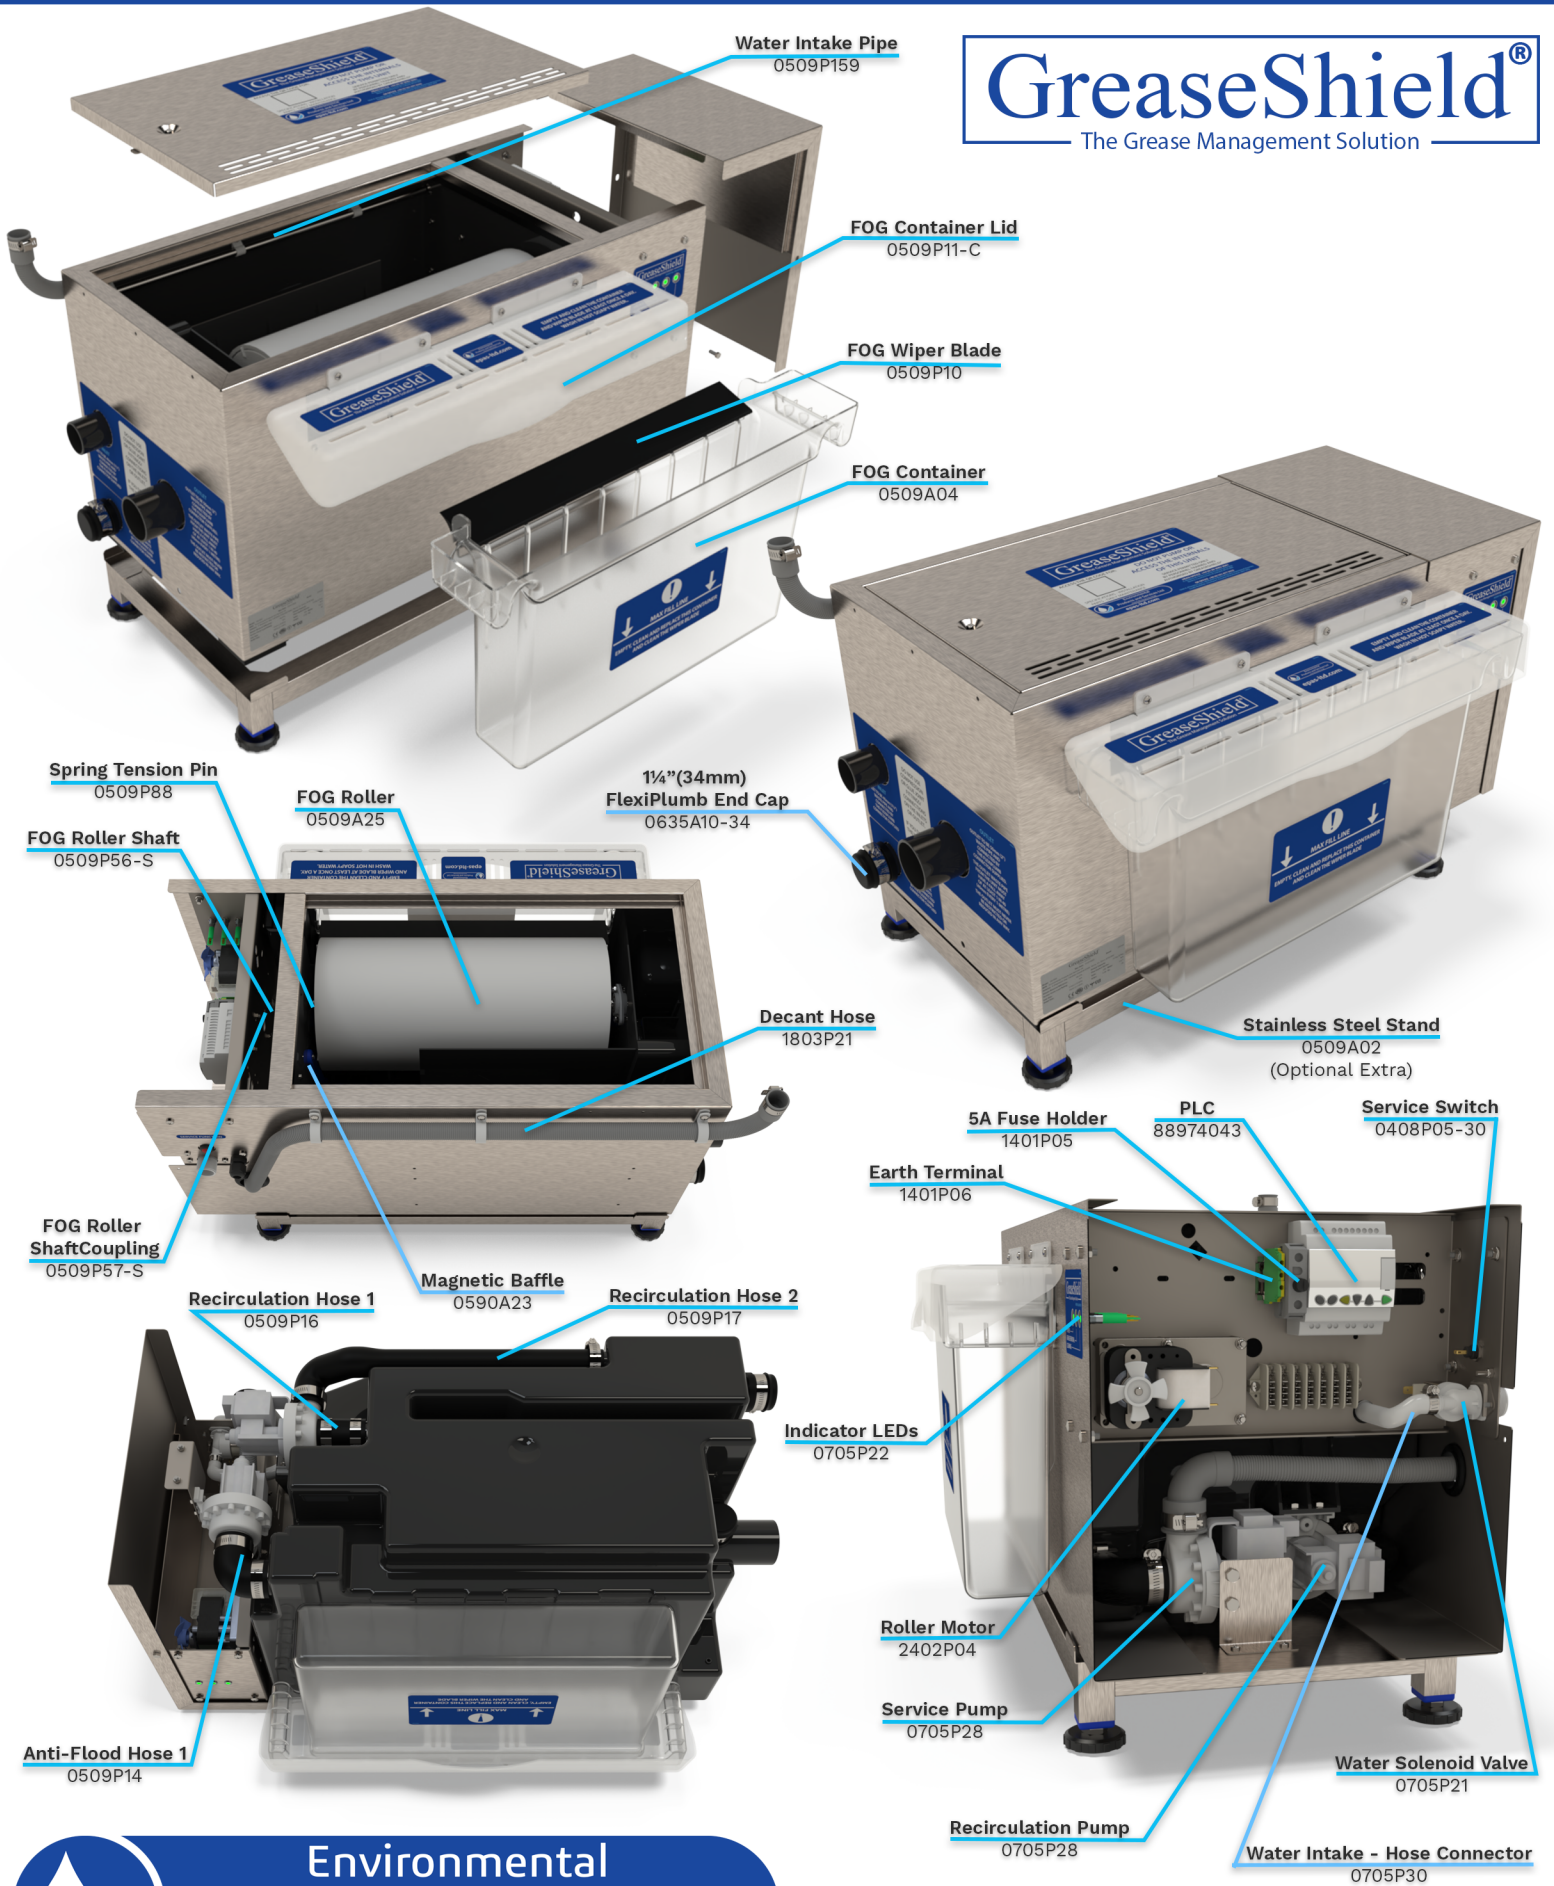

Component Diagram - GS1850-FS1000

GreaseShield®
The Grease Management Solution

**Environmental
Products and Services Ltd**

Award Winning Technology

www.GreaseShield.com

HEAD OFFICE +44 (0) 28 3083 3081

sales@epas-ltd.com

GB OFFICE +44 (0) 161 477 5555

V1 04/09/2024

Component Diagram - GS1850-FS1000

**Environmental
Products and Services Ltd**

Award Winning Technology

V1 04/09/2024

www.GreaseShield.com

HEAD OFFICE +44 (0) 28 3083 3081